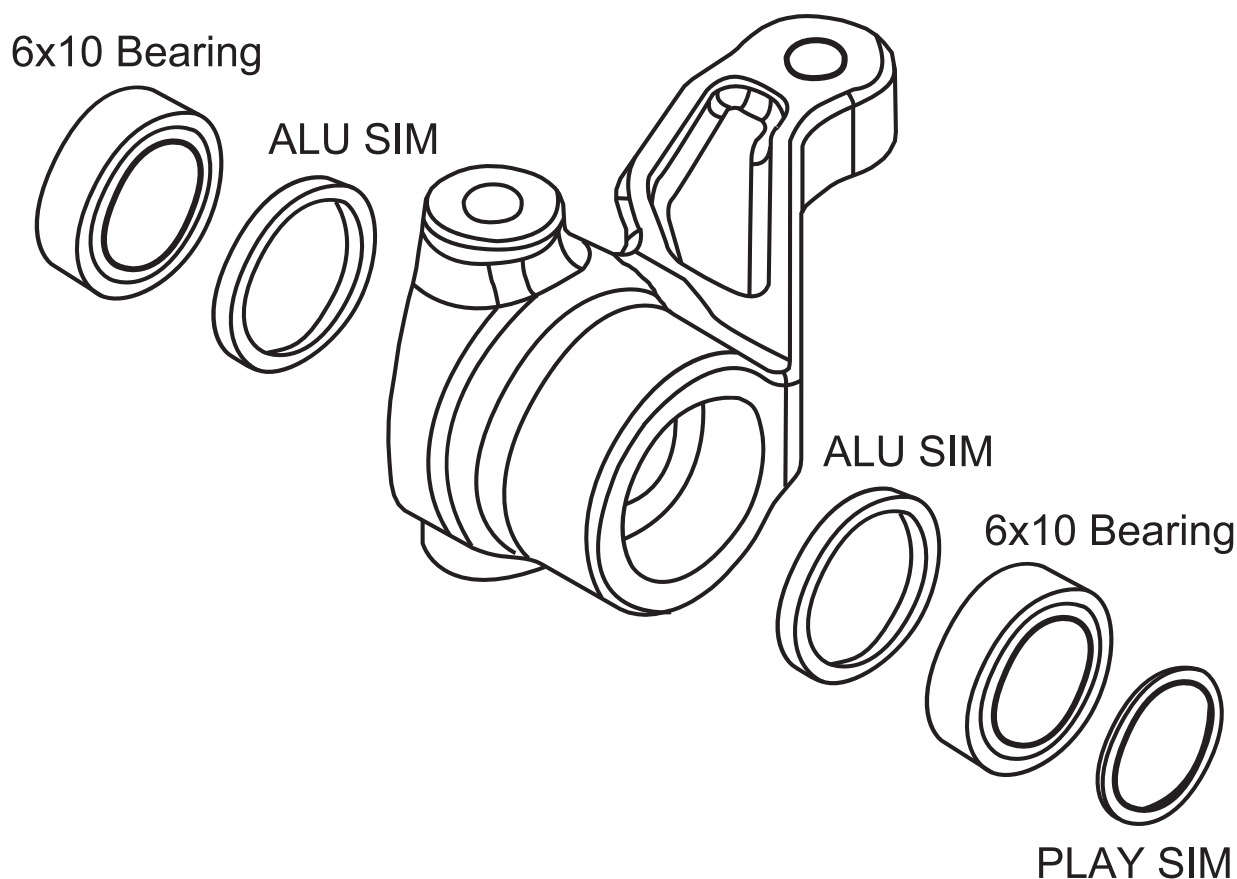

AXON WHEEL HUB AXLE / FRONT 4mm

BD10, XRAY T4, TRF420

PLAY SIM	FRONT	REAR
YOKOMO BD10	0.3mm	0.1mm
XRAY T4	0.2mm	0.2mm
TAMIYA TRF420	0.3mm	0mm