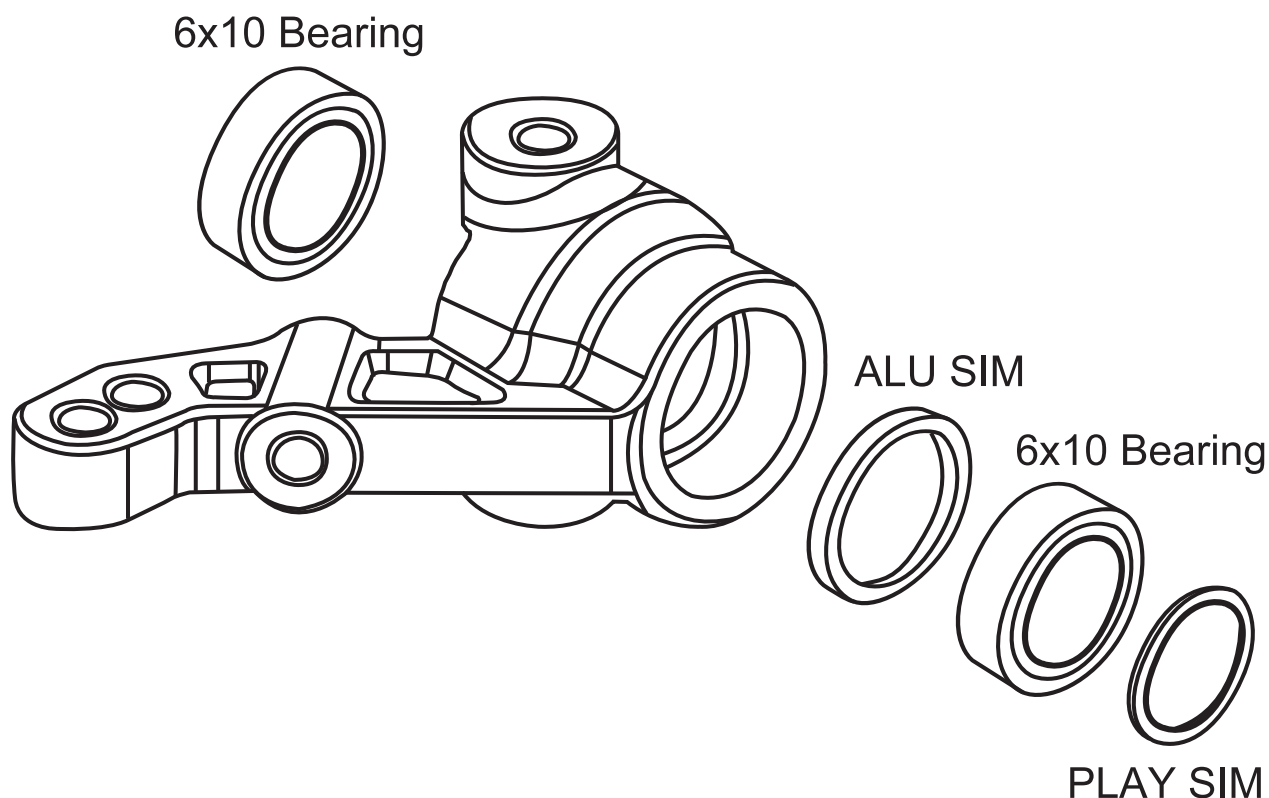

AXON WHEEL HUB AXLE / FRONT 4mm INFINITY IF14-II

PLAY SIM	FRONT	REAR
INFINITY IF14-II	0~0.1mm	0~0.1mm

リア用にはMH-AS-Y002 WHEEL HUB AXLE for BD10 REAR/XRAY T4,
TRF420 FRONT & REAR 4mmをご使用ください。
(Please use MH-AS-Y002 for the IF14-II rear.)